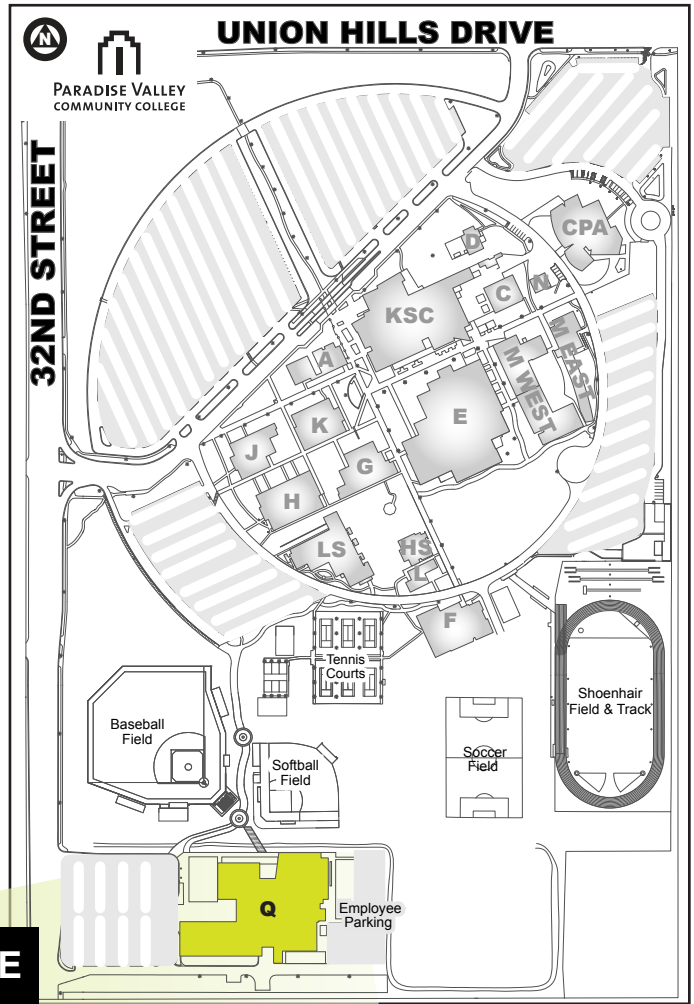

PARADISE VALLEY  
COMMUNITY COLLEGE

**Q-120 Conference Center  
Q Building**

17811 N. 32nd. St. Phoenix 85032

**GROVERS AVE**